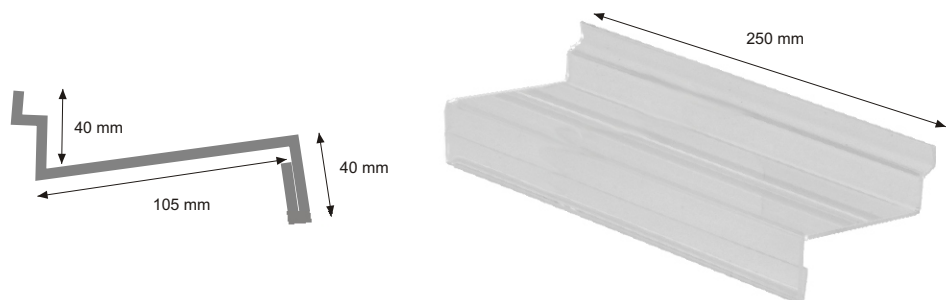

ART. ER22 PF 1.21-1

Lentynėle su kainos laikikliu
Shelf with sign holder

ART. ER23 PF 1.81-1

Lentynėlė akiniams
Spectacles holder