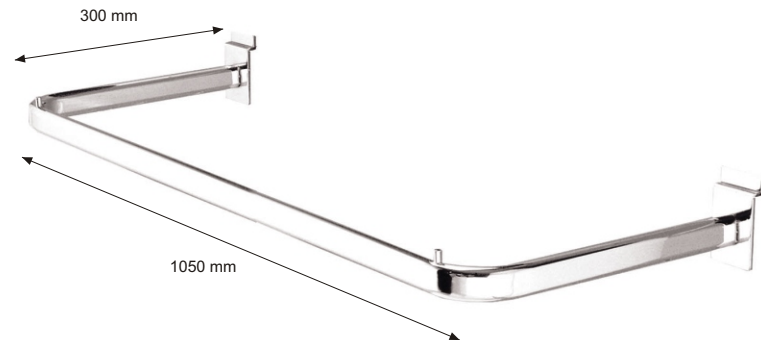

ART. ER18 SL1402010000

Ekspozicinis rėmas

U-Rack. Chrome plated