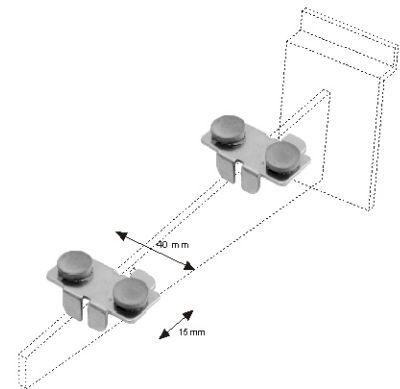

ART. ER12 TW 4.10-1

MDP/Stiklo tvirtinimas prie TW 4,02-1/-2/-3
Shelf support clips. For wood and glass shelves bracket