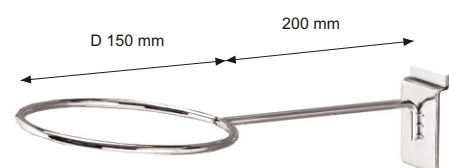

ART. ER19 SL3201010000

Laikiklis kamuoliui

Ball display. Chrome polished