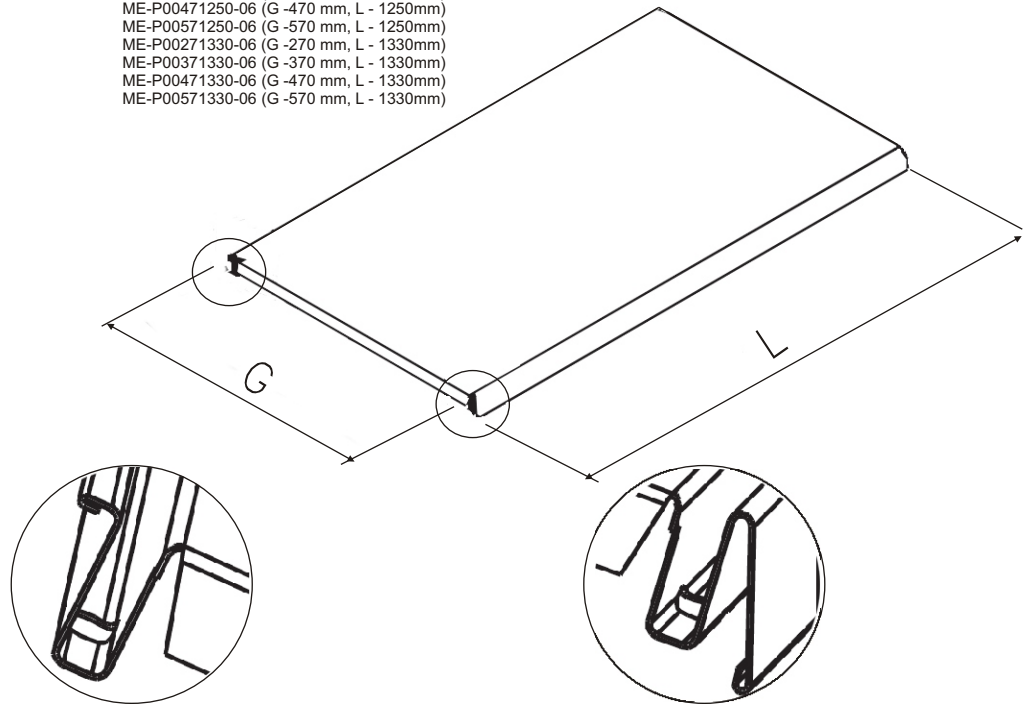

ART. ME-P00...

Lentyna MEGA

G - 270, 370, 470, 570 mm

L - 600, 1000, 1250, 1330 mm

Spalva - Pilka

- ME-P00270600-06 (G -270 mm, L - 600mm)
- ME-P00370600-06 (G -370 mm, L - 600mm)
- ME-P00470600-06 (G -470 mm, L - 600mm)
- ME-P00570600-06 (G -570 mm, L - 600mm)
- ME-P00271000-06 (G -270 mm, L - 1000mm)
- ME-P00371000-06 (G -370 mm, L - 1000mm)
- ME-P00471000-06 (G -470 mm, L - 1000mm)
- ME-P00571000-06 (G -570 mm, L - 1000mm)
- ME-P00271250-06 (G -270 mm, L - 1250mm)
- ME-P00371250-06 (G -370 mm, L - 1250mm)
- ME-P00471250-06 (G -470 mm, L - 1250mm)
- ME-P00571250-06 (G -570 mm, L - 1250mm)
- ME-P00271330-06 (G -270 mm, L - 1330mm)
- ME-P00371330-06 (G -370 mm, L - 1330mm)
- ME-P00471330-06 (G -470 mm, L - 1330mm)
- ME-P00571330-06 (G -570 mm, L - 1330mm)