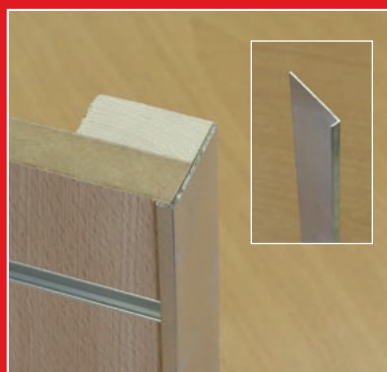

SPACEWALL® Profiles *Flexibility in design and assembling*

With the variety of Spacewall® aluminium profiles designing, constructing and assembling even extravagant shop layouts is no more a challenge. With different profiles for every purpose, the Spacewall® slat walls fit perfectly next to each other, or to the wall.