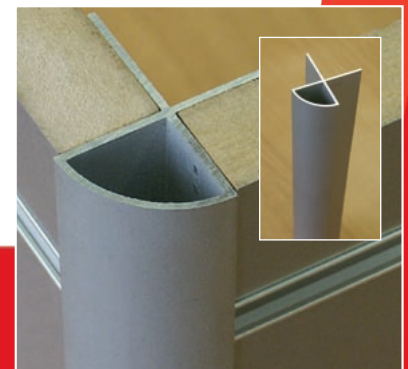

SPACEWALL® Profiles *Flexibility in design and assembling*

With the variety of Spacewall® aluminium profiles designing, constructing and assembling even extravagant shop layouts is no more a challenge. With different profiles for every purpose, the Spacewall® slat walls fit perfectly next to each other, or to the wall.