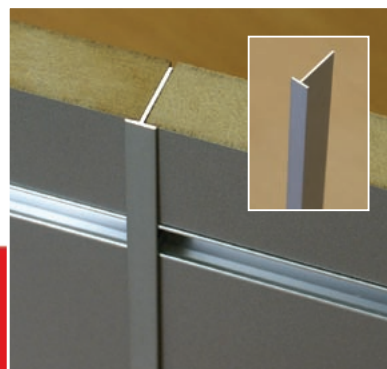

SPACEWALL® Profiles *Flexibility in design and assembling*

With the variety of Spacewall® aluminium profiles designing, constructing and assembling even extravagant shop layouts is no more a challenge. With different profiles for every purpose, the Spacewall® slat walls fit perfectly next to each other, or to the wall.