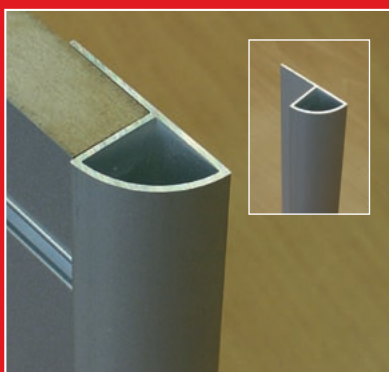

SPACEWALL® Profiles *Flexibility in design and assembling*

With the variety of Spacewall® aluminium profiles designing, constructing and assembling even extravagant shop layouts is no more a challenge. With different profiles for every purpose, the Spacewall® slat walls fit perfectly next to each other, or to the wall.