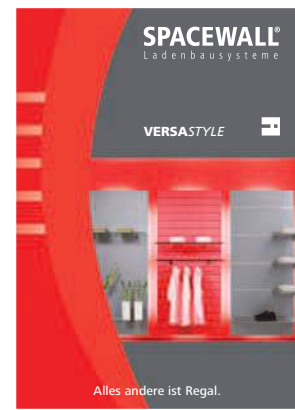

VERASTYLE

Das System für nahezu jeden Untergrund. Einfache Anbringung von der Frontseite, flexibel in der Anordnung.

The system for almost every subsurface. Easy assembly from front side, freely selectable arrangement.

Katalog:
Catalogue:
SPACEWALL®
VERASTYLE